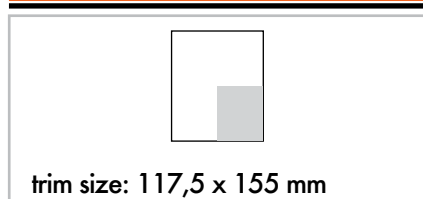

ad rates 2012

back cover

inside covers

full page

facing pages

1/2 page

1/3 page

1/4 page

• MECHANICAL DETAILS

Magazine Printing: Offset rotation - 4 colour
Pre-press: CTP
Color 150 lines per inch
(printer resolution 2400 dpi)
Full page/bleed size: 246x326 mm
Full page/trim size: 240x320 mm