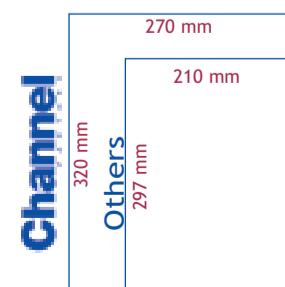

Channel Partner uses a bigger format to increase the impact of its advertising